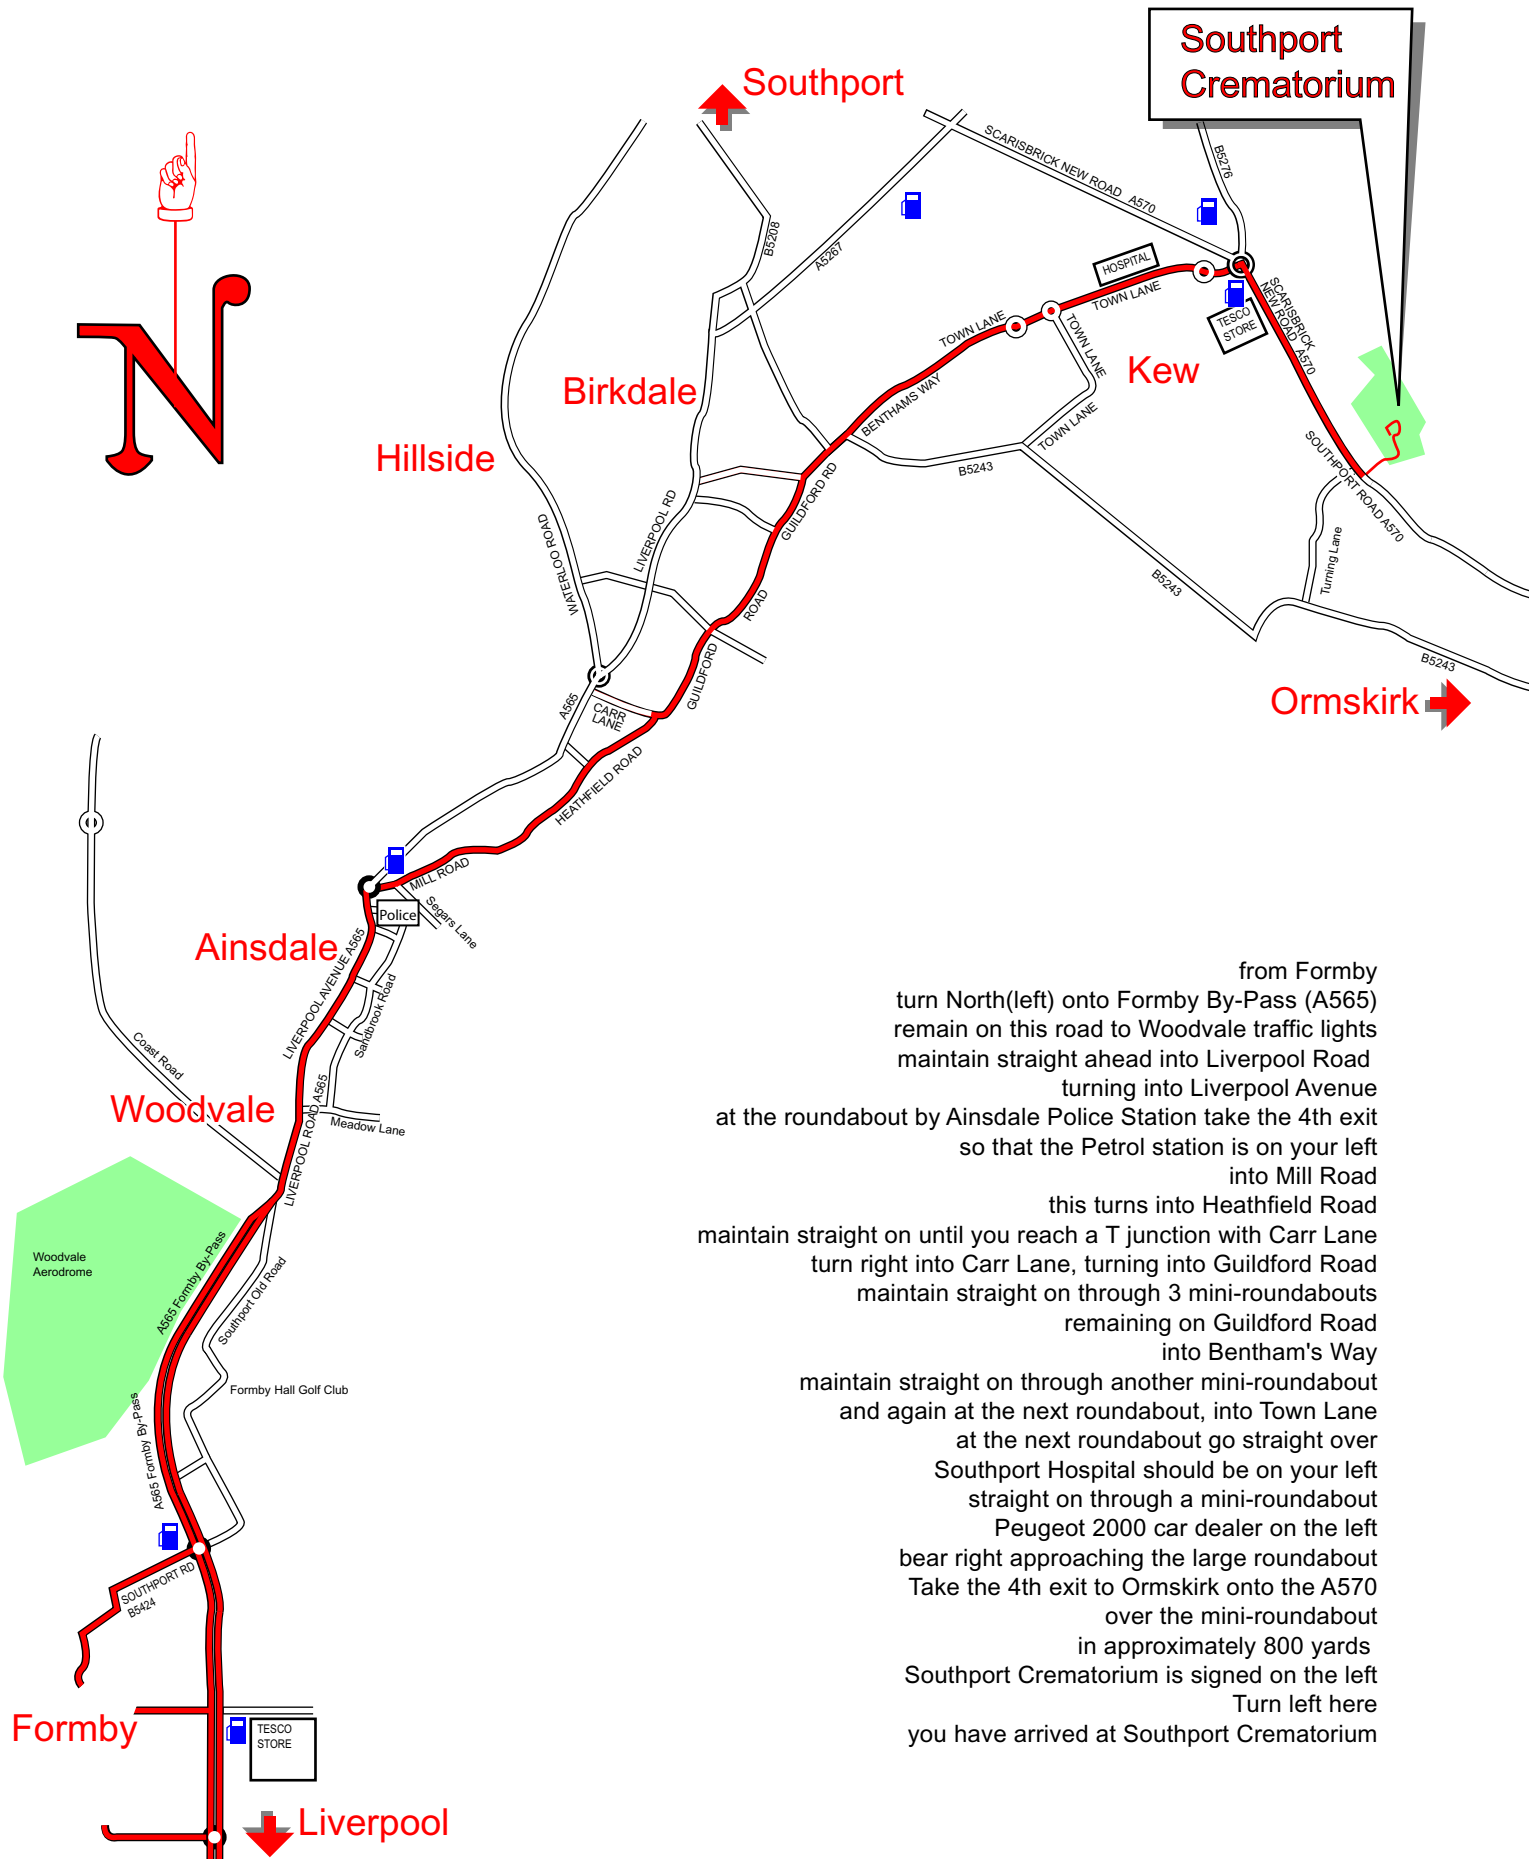

# Dean Bros

Independent Funeral Directors

Tel : 01704 872023

GOLDEN CHARTER  
pre-paid funerals

Help the Aged  
Funeral Plans

from Formby  
turn North(left) onto Formby By-Pass (A565)  
remain on this road to Woodvale traffic lights  
maintain straight ahead into Liverpool Road  
turning into Liverpool Avenue  
at the roundabout by Ainsdale Police Station take the 4th exit  
so that the Petrol station is on your left  
into Mill Road  
this turns into Heathfield Road  
maintain straight on until you reach a T junction with Carr Lane  
turn right into Carr Lane, turning into Guildford Road  
maintain straight on through 3 mini-roundabouts  
remaining on Guildford Road  
into Bentham's Way  
maintain straight on through another mini-roundabout  
and again at the next roundabout, into Town Lane  
at the next roundabout go straight over  
Southport Hospital should be on your left  
straight on through a mini-roundabout  
Peugeot 2000 car dealer on the left  
bear right approaching the large roundabout  
Take the 4th exit to Ormskirk onto the A570  
over the mini-roundabout  
in approximately 800 yards  
Southport Crematorium is signed on the left  
Turn left here  
you have arrived at Southport Crematorium